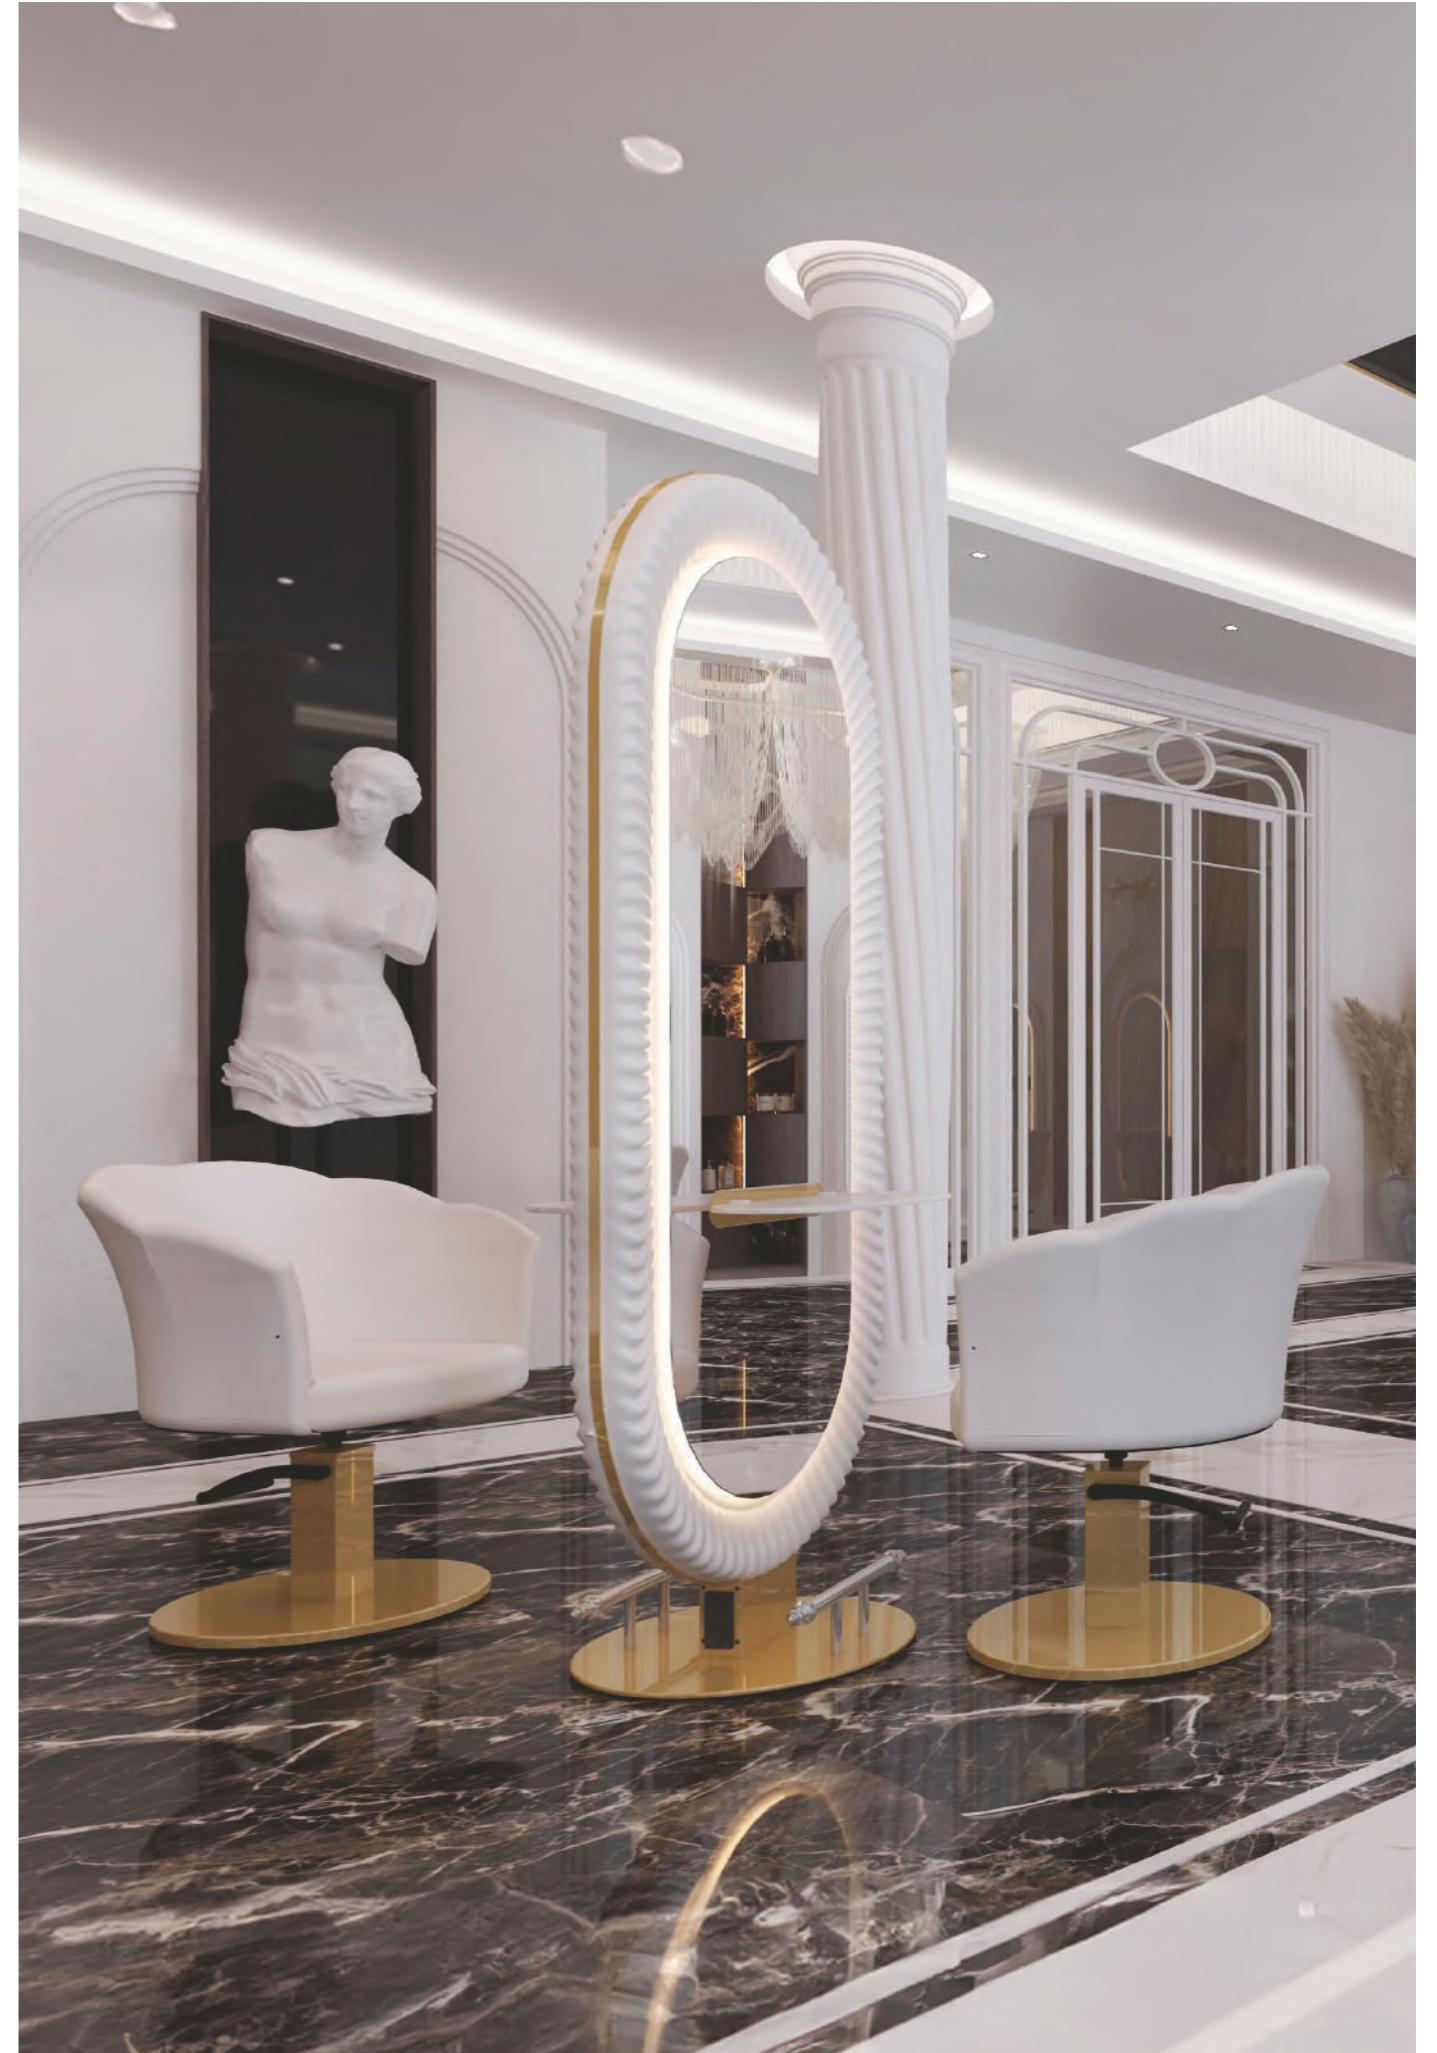

ROVA

THE SHINE OF PERFECTION

Beauty begins the moment you decide to be yourself

Rova

ROVA styling unit is a hairdressing experience to a new dimension with its sparkling star-inspired design.

Castor
Styling Chair