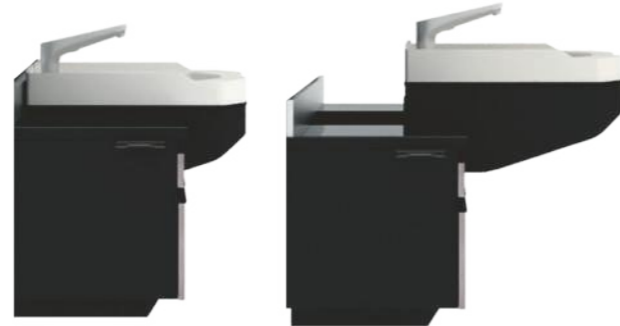

PABLO *Collection*

PABLO

THE CHARISMATIC MOVEMENT

PABLO barber unit creates a charismatic atmosphere with its timeless design and movable sink.

Emperor XAE
Barber Chair

GOLDEN MAN

Collection

GOLDEN MAN