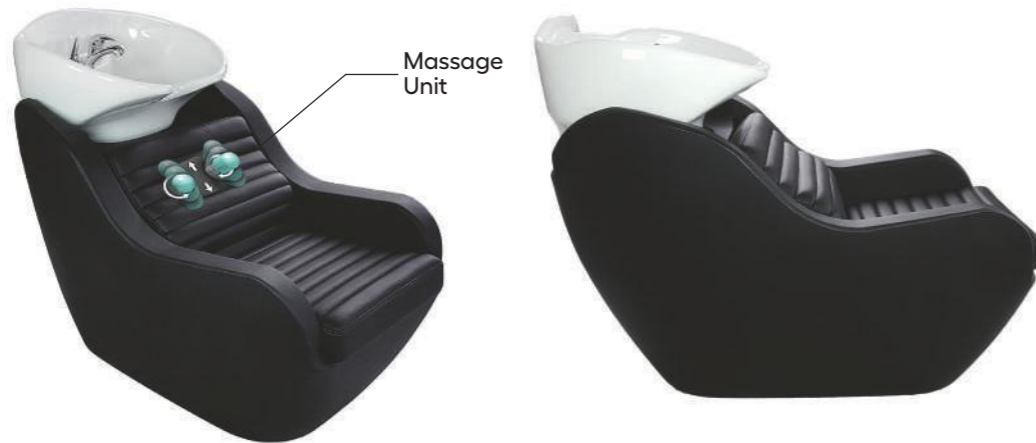

Elite Gold Styling Chair

GARDEN

INNOVATION IN MOTION

ALICE

FOR PERFECT BEAUTY

GARDEN styling unit, with its portable feature, offers flexibility to salon and a modern experience to customers.

Evo Black
Styling Chair

ALICE Makeup unit allows you to design the atmosphere of your salon as in your dreams.

Lotus Line Makeup

REST LINE

REST LINE washing unit is the perfect option for hygiene and convenience.

Rest Line Wash / Massage