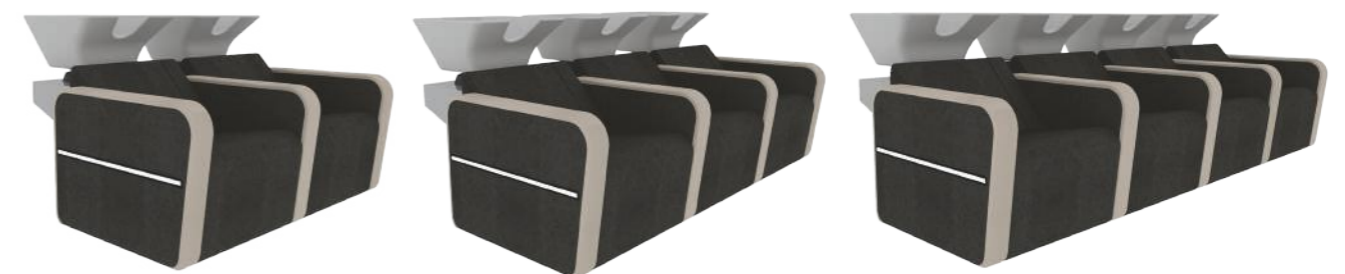

Sacha Gold
Styling Chair

CASTOR WASH

CASTOR washing unit specially designed for superior comfort.

Mode Lab XXL

Castor Wash E

Castor Wash

CIRCLE ART

STYLE LEADS THE WAY