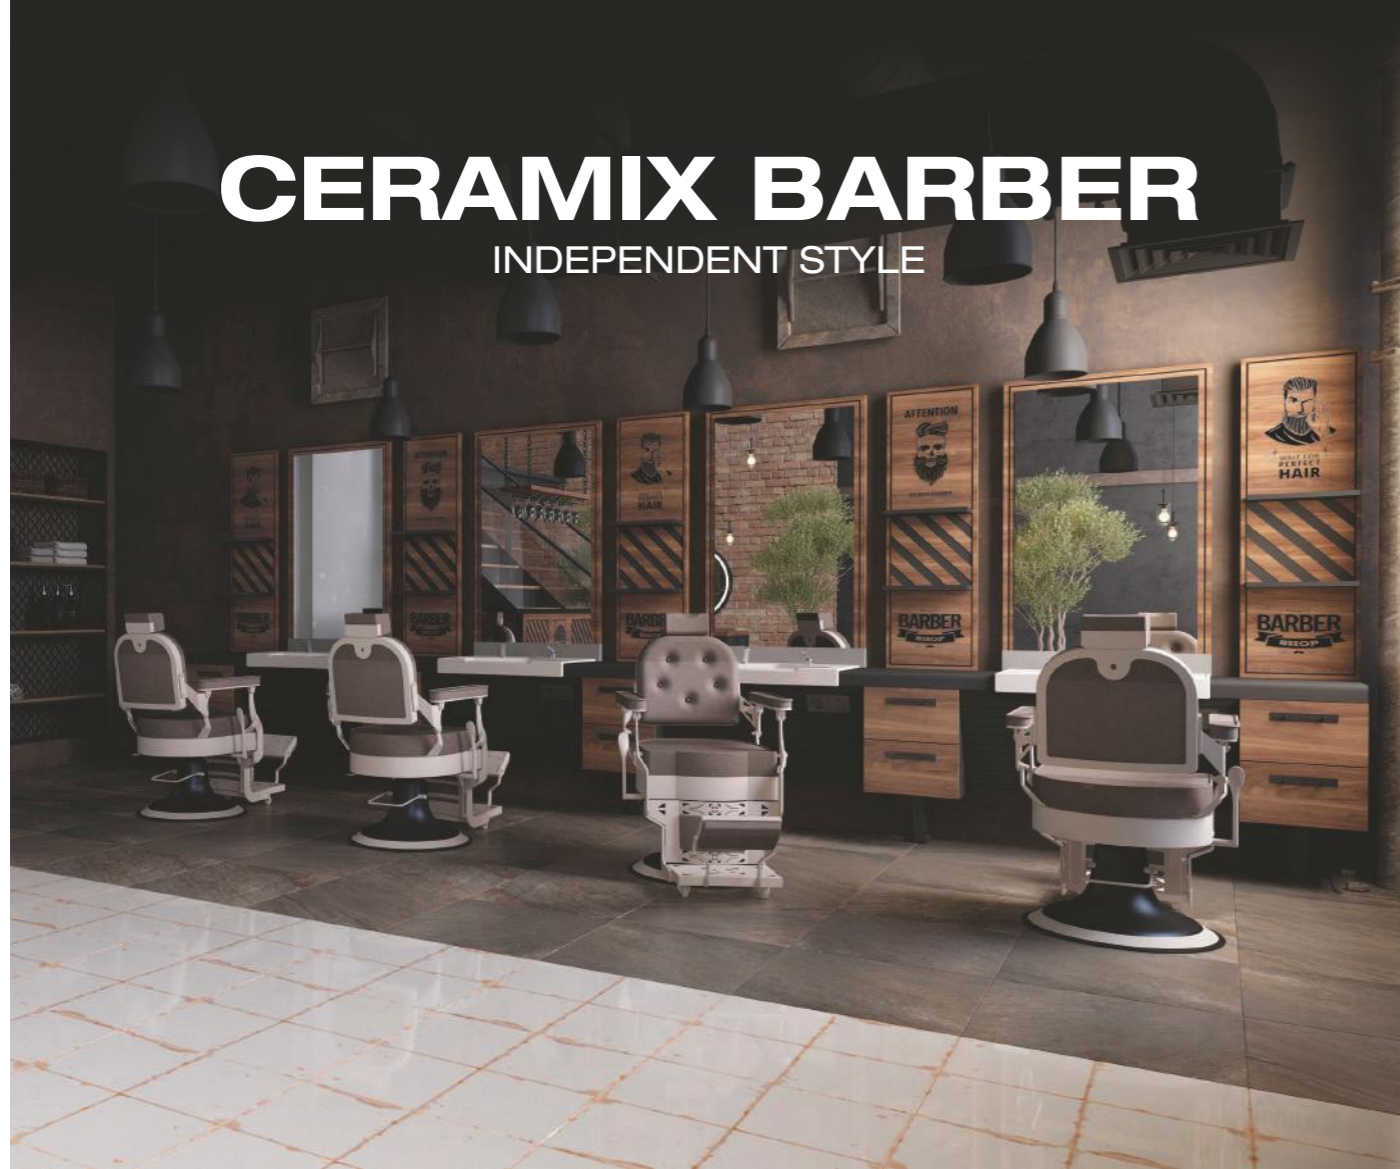

CERAMIX BARBER

INDEPENDENT STYLE