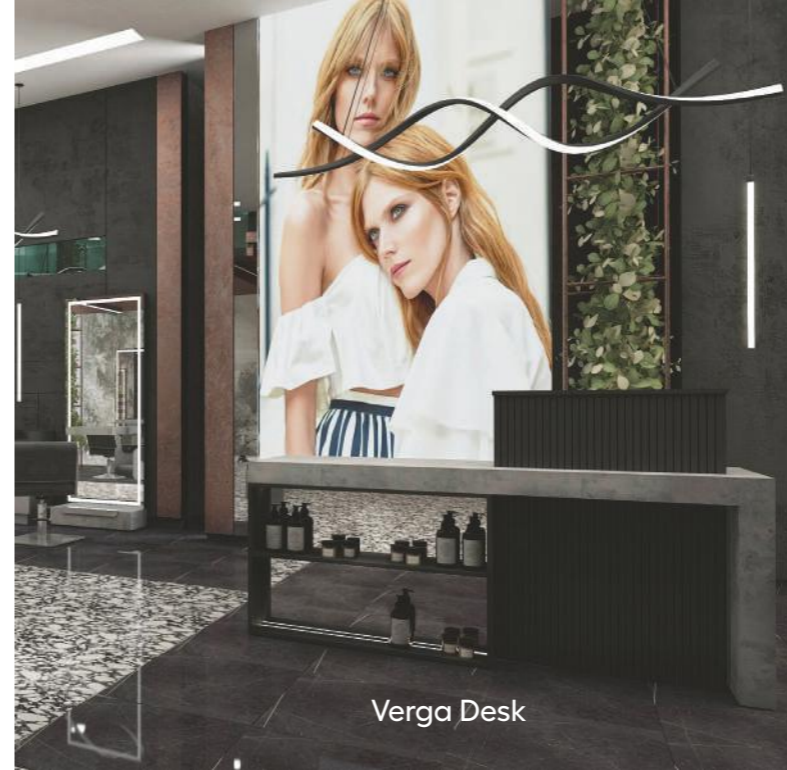

RELAX WASH

RELAX washing unit offers superior comfort to your customers.

Verga Desk